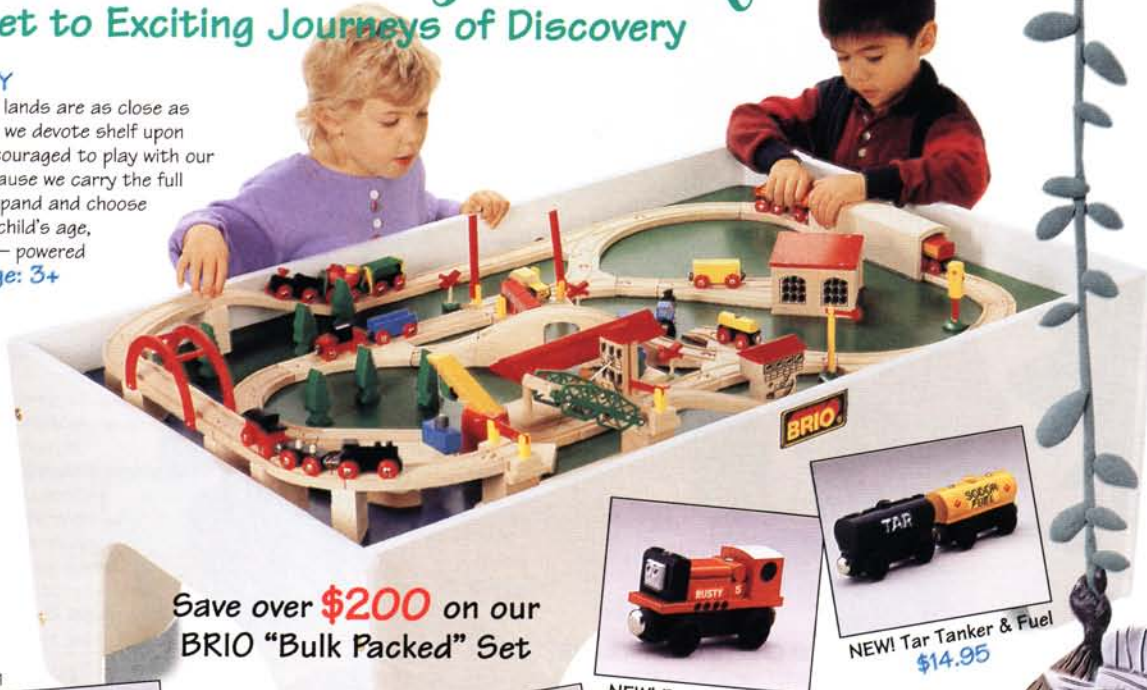

Hundreds of BRIO Trains and Miles of Track

Just the Ticket to Exciting Journeys of Discovery

BRIO WOODEN RAILWAY

Faraway trips to make-believe lands are as close as your Mastermind store, where we devote shelf upon shelf to BRIO. Children are encouraged to play with our in-store BRIO train table. Because we carry the full line, we can help you match, expand and choose accessories according to the child's age, interests and abilities. BRIO — powered by your child's imagination. **Age: 3+**

Deluxe Railway "Bulk Packed" Set 35870

Our most popular in-store attraction! Complete Wooden Railway set includes trains, track, tunnels and more. With over 80 pieces, the fun continues way down the line.

Deluxe Railway \$349.95
(\$569.00 value)

Train Table and Table Surface sold separately.

Train Table **\$179.95** 35932

Table Surface **\$64.95** 35931

Save over **\$200** on our
BRIO "Bulk Packed" Set

NEW! Chinese Dragon \$19.95