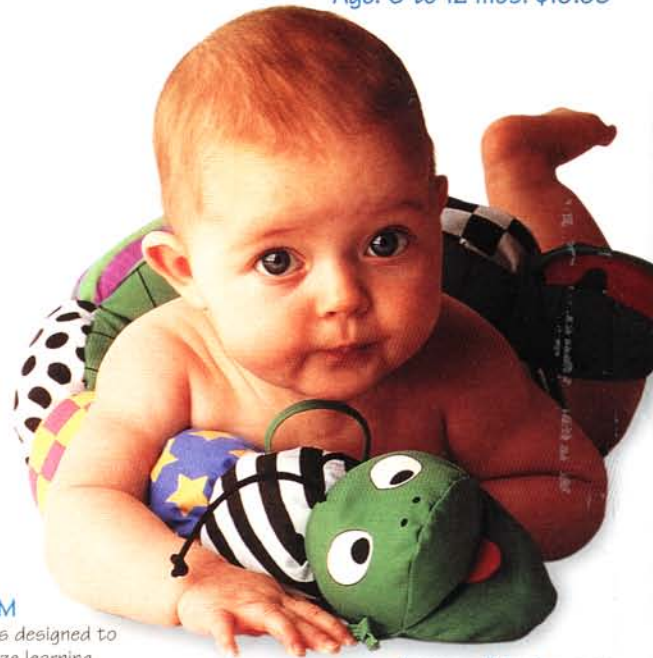

Lamaze *Infant Development*

LAMAZE™ INFANT DEVELOPMENT SYSTEM

The newest, most-talked-about wave of baby products designed to inspire infant's developmental "firsts". With five Lamaze learning toys available in our infant-toddler section, Mastermind makes it easy to select the most enjoyable ones for baby.

Lamaze™ Stacking Rings

Baby learns by doing!
Easy-to-grasp rings are fun to stack on soft fabric post. Rings reveal surprise sounds.
Age: 6+ mos.
Reg. \$34.95
Special \$29.95

PRIMETIME PLAYTHINGS®

Mastermind is raving about Primetime Playthings — created by a team of child psychologists and toy designers. Vivid colours, fascinating shapes and intriguing sounds stimulate sensory experience, exploration and discovery.

Activity Spiral

Clicks, spins, squeaks and reflects. High chair activity toy invites baby to look, listen, touch and explore. Spinning section "mysteriously" twirls up and down.
Age: 6 to 12 mos. \$19.95

Lamaze™ Inchworm

Two-foot-long Inchworm hides rattle noises and a surprise squeaker in his puppet head. Toy doubles as a tape measure. Legs tie to side of crib.
Age: Birth+ \$24.95

OshKosh 8" Fluffy Bear By Eden