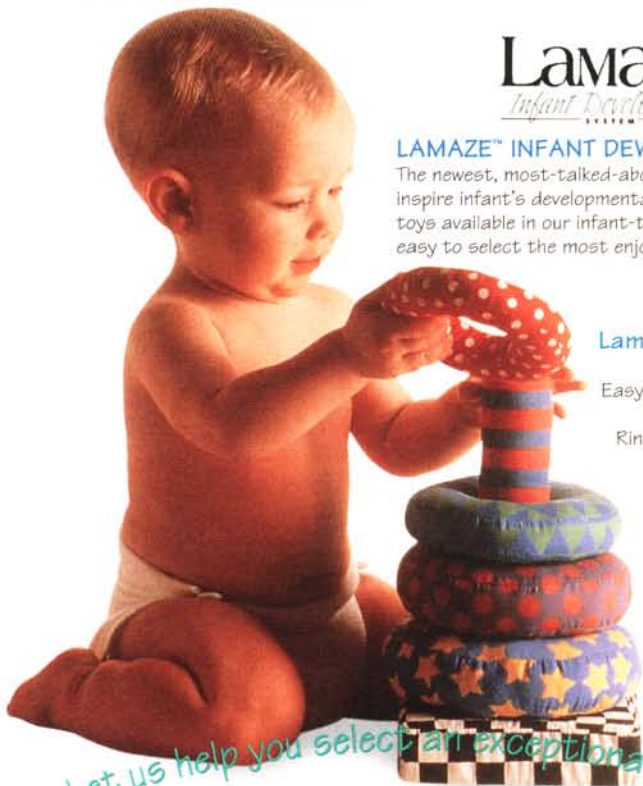

Positively Precious and Primed For Play

Curious George Wooden Mood Puzzle

Happy? Sad? Scared? Curious George lets children express their emotions in this brightly painted, 18-piece wooden puzzle set. Ernest and Emma Bear mood puzzles and a variety of other pre-school puzzles also available. **Age: 2+**
\$14.95

Arthur Goes to School

Flip over 50 flaps in this huge "Lift and Look" book! Arthur teaches young children the basic early-learning concepts: a full story, objects, numbers and colours, letters, opposites. Discover more "Lift and Look" and other starter books at Mastermind. **Age: 3 to 5 \$12.50**

Lamaze *Infant Development*

LAMAZE™ INFANT DEVELOPMENT SYSTEM

The newest, most-talked-about wave of baby products designed to inspire infant's developmental "firsts". With five Lamaze learning toys available in our infant-toddler section, Mastermind makes it easy to select the most enjoyable ones for baby.

Lamaze™ Stacking Rings

Baby learns by doing!
Easy-to-grasp rings are fun to stack on soft fabric post. Rings reveal surprise sounds.
Age: 6+ mos.
Reg. \$34.95
Special \$29.95

PRIMETIME PLAYTHINGS®

Mastermind is raving about Primetime Playthings — created by a team of child psychologists and toy designers. Vivid colours, fascinating shapes and intriguing sounds stimulate sensory experience, exploration and discovery.